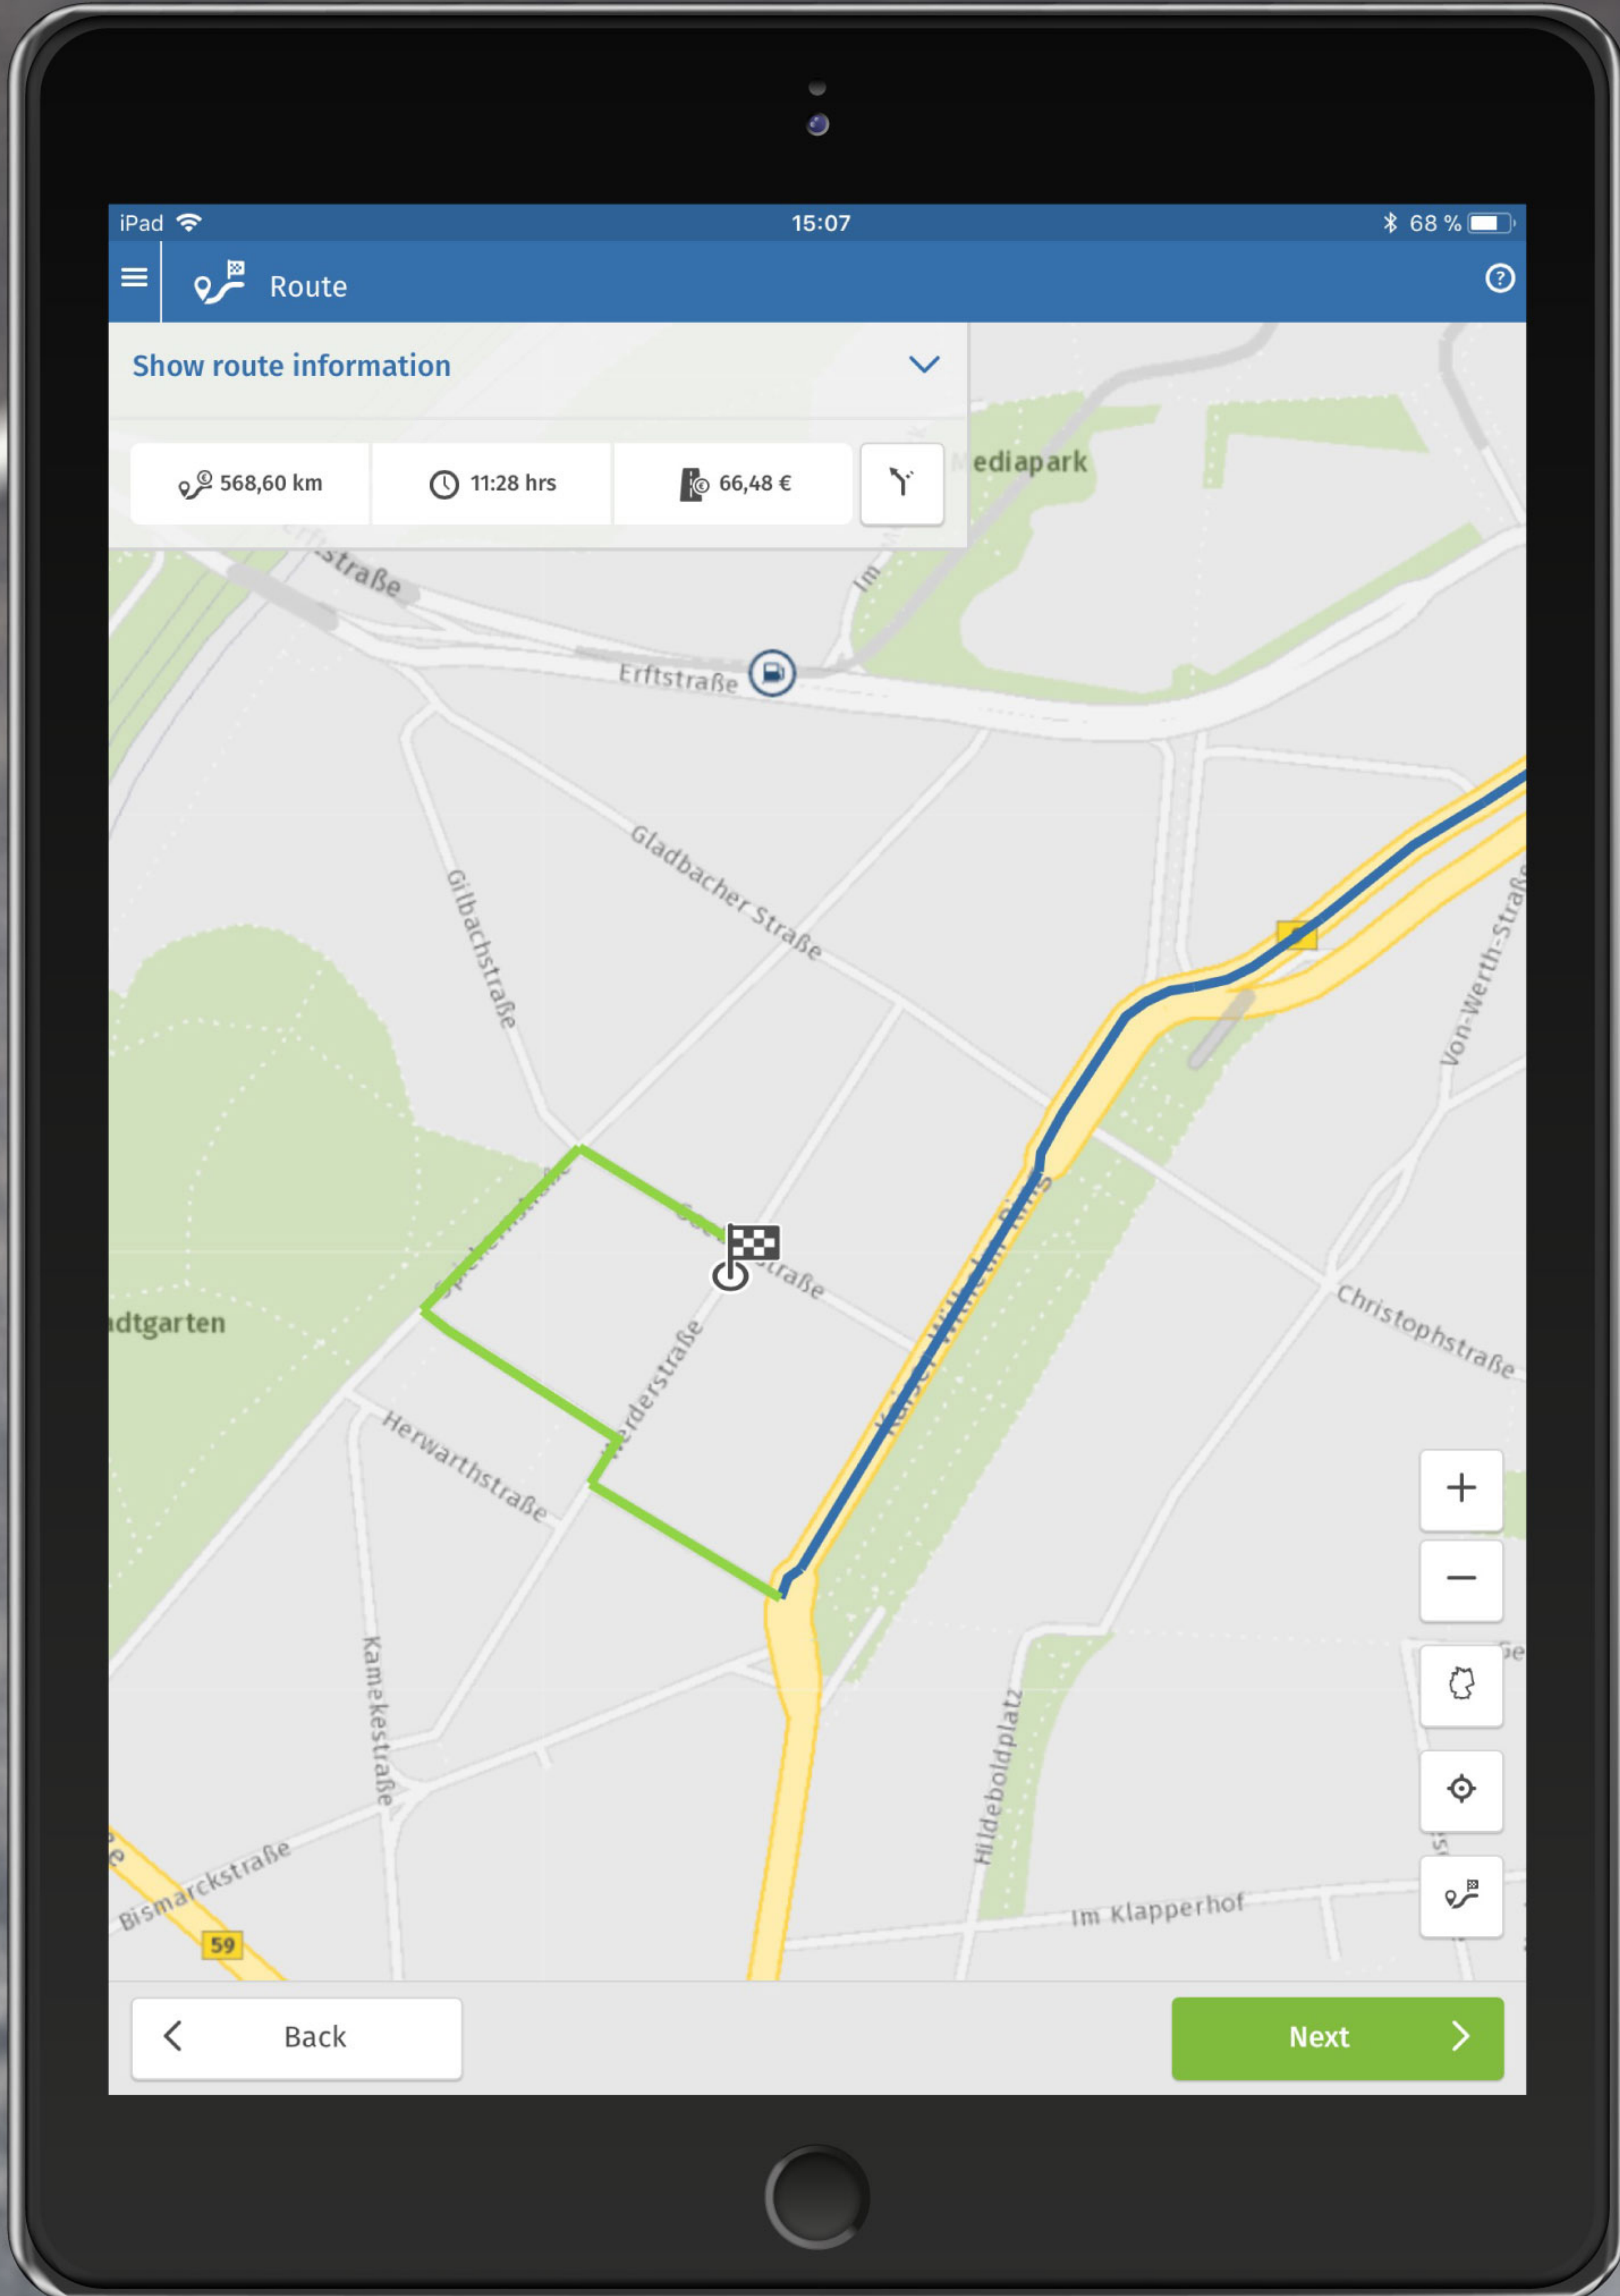

FROM ANYWHERE
AND AT ANY TIME

EASILY SELECT

VEHICLE DETAILS

TOLL LOG-ON

INDIVIDUAL AND

UP-TO-DATE ROUTE PLANNING

SIMPLE AND INTUITIVE USER INTERFACE

DIGITAL RECEIPTS ARE

ALWAYS AT YOUR FINGERTIPS