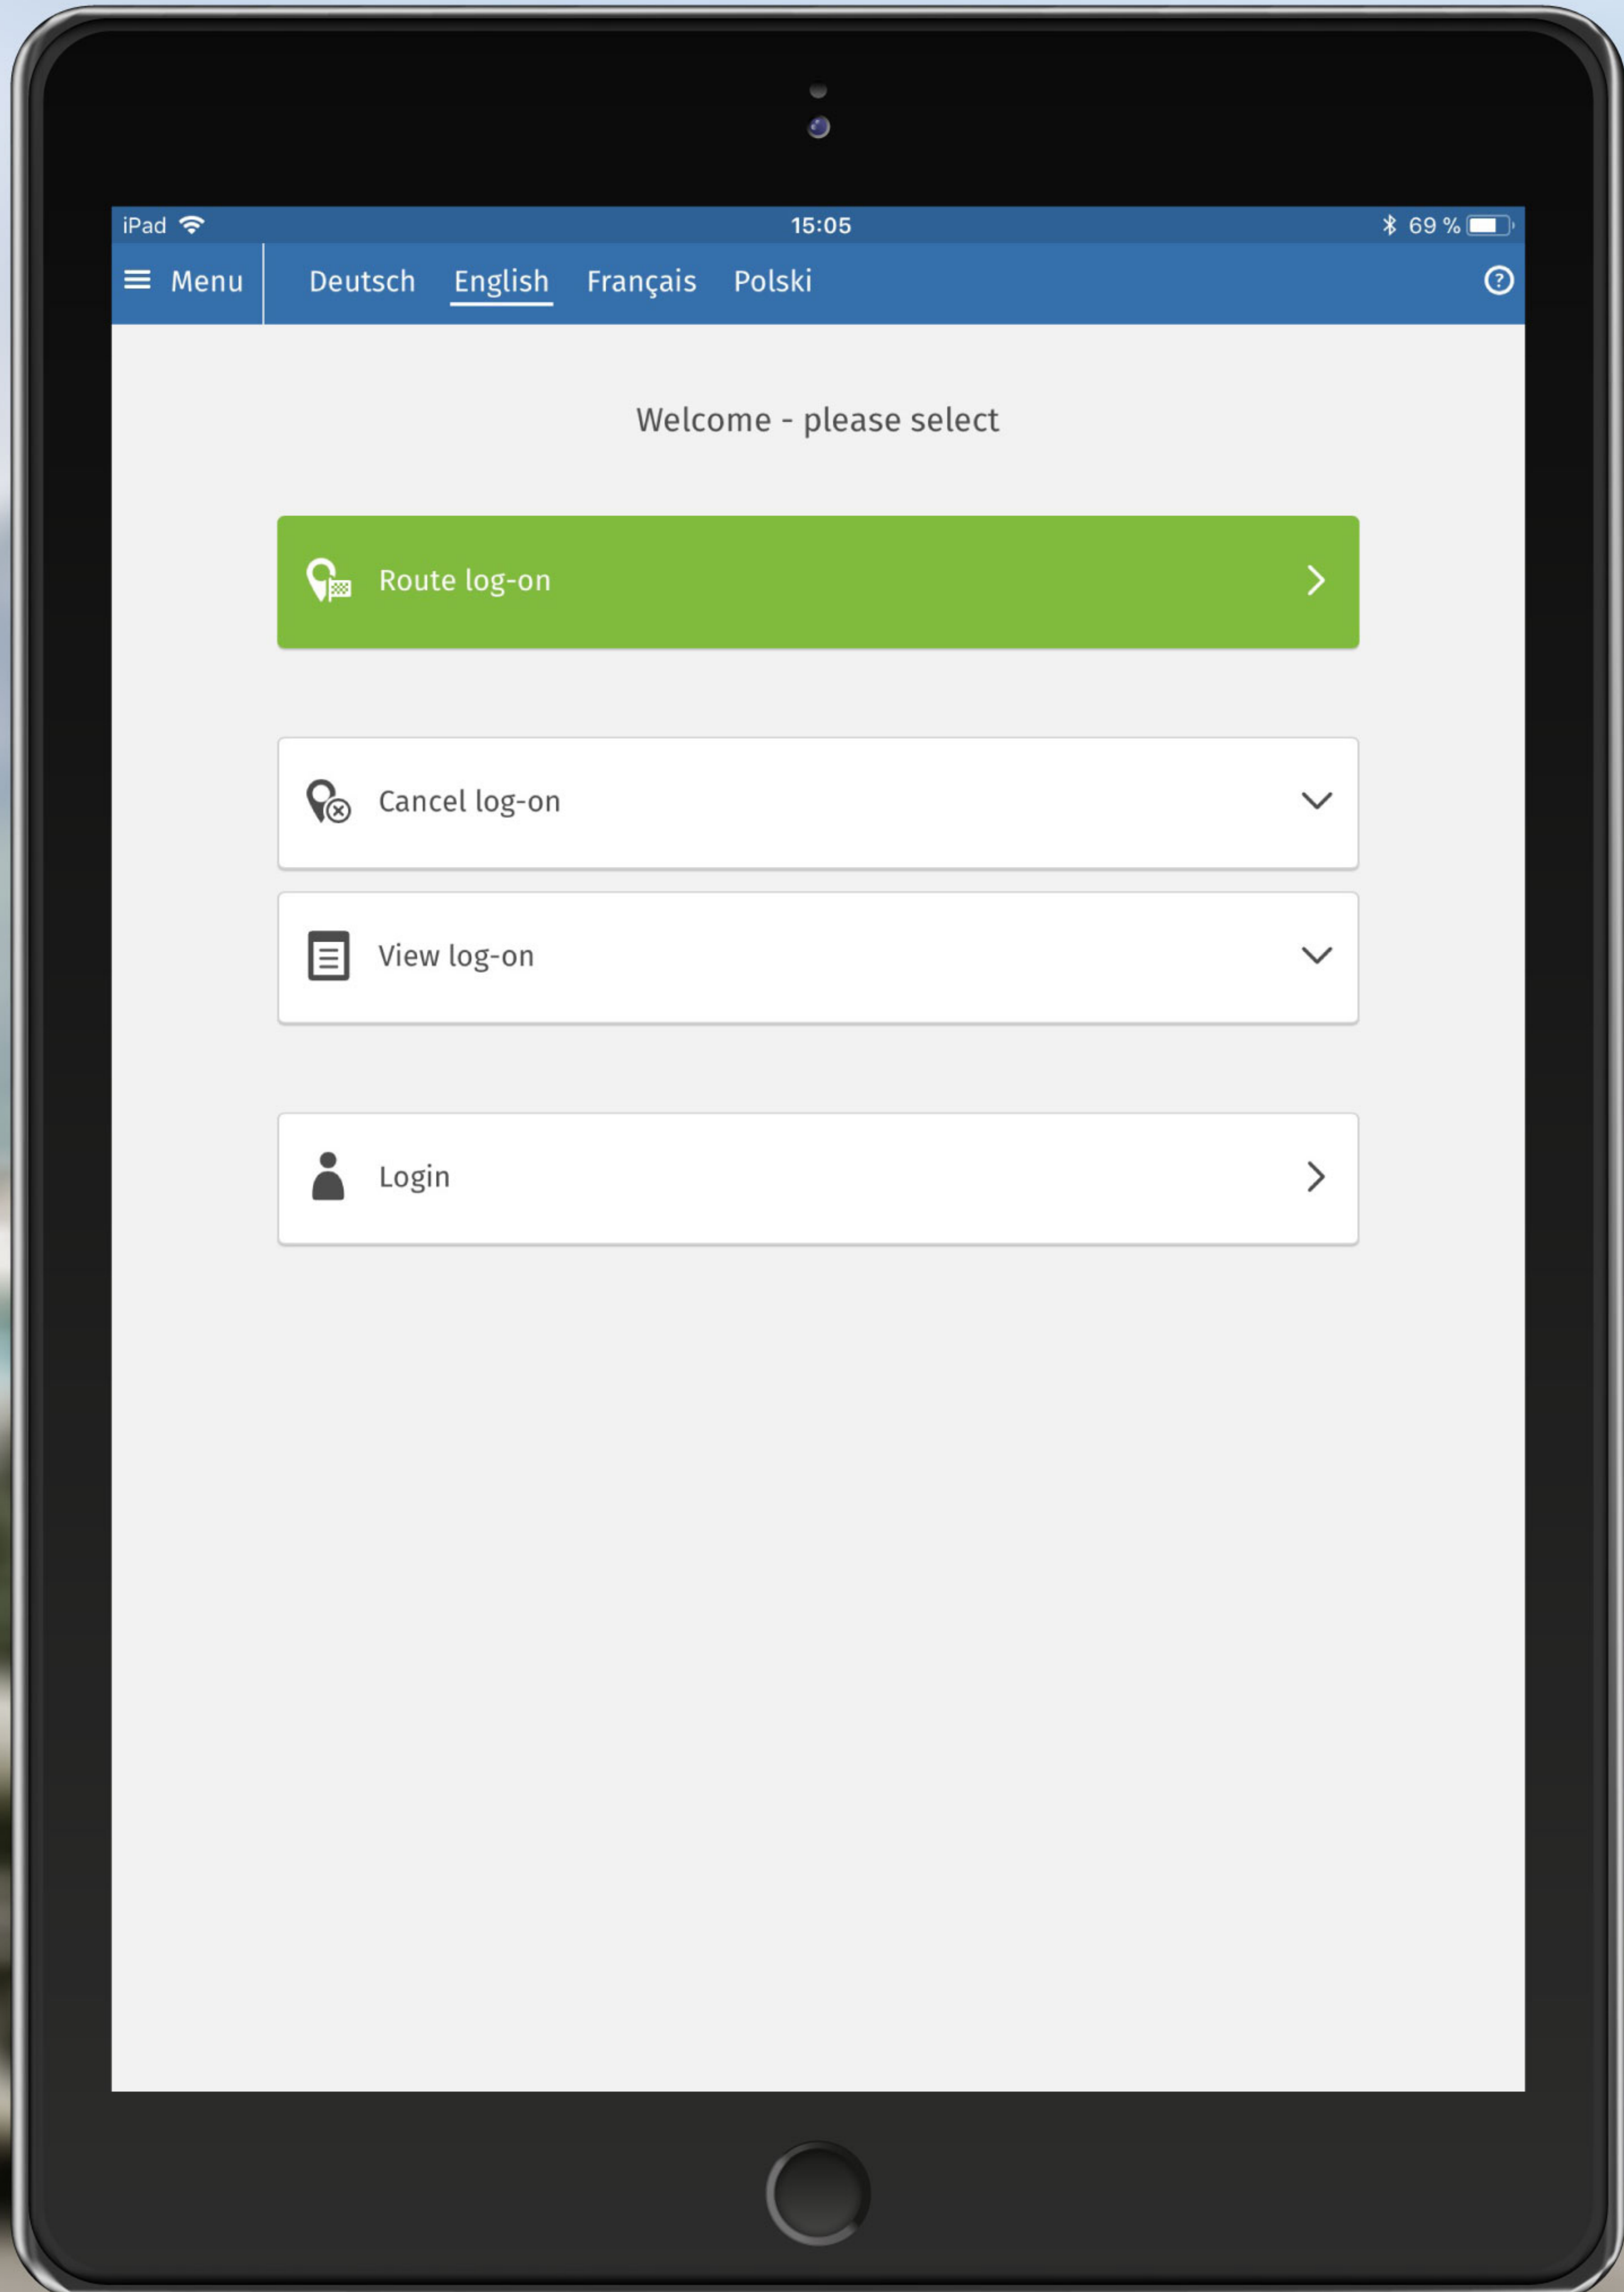

FROM ANYWHERE
AND AT ANY TIME

EASILY SELECT

VEHICLE DETAILS

TOLL LOG-ON

INDIVIDUAL AND

UP-TO-DATE ROUTE PLANNING

SIMPLE AND INTUITIVE USER INTERFACE

DIGITAL RECEIPTS ARE