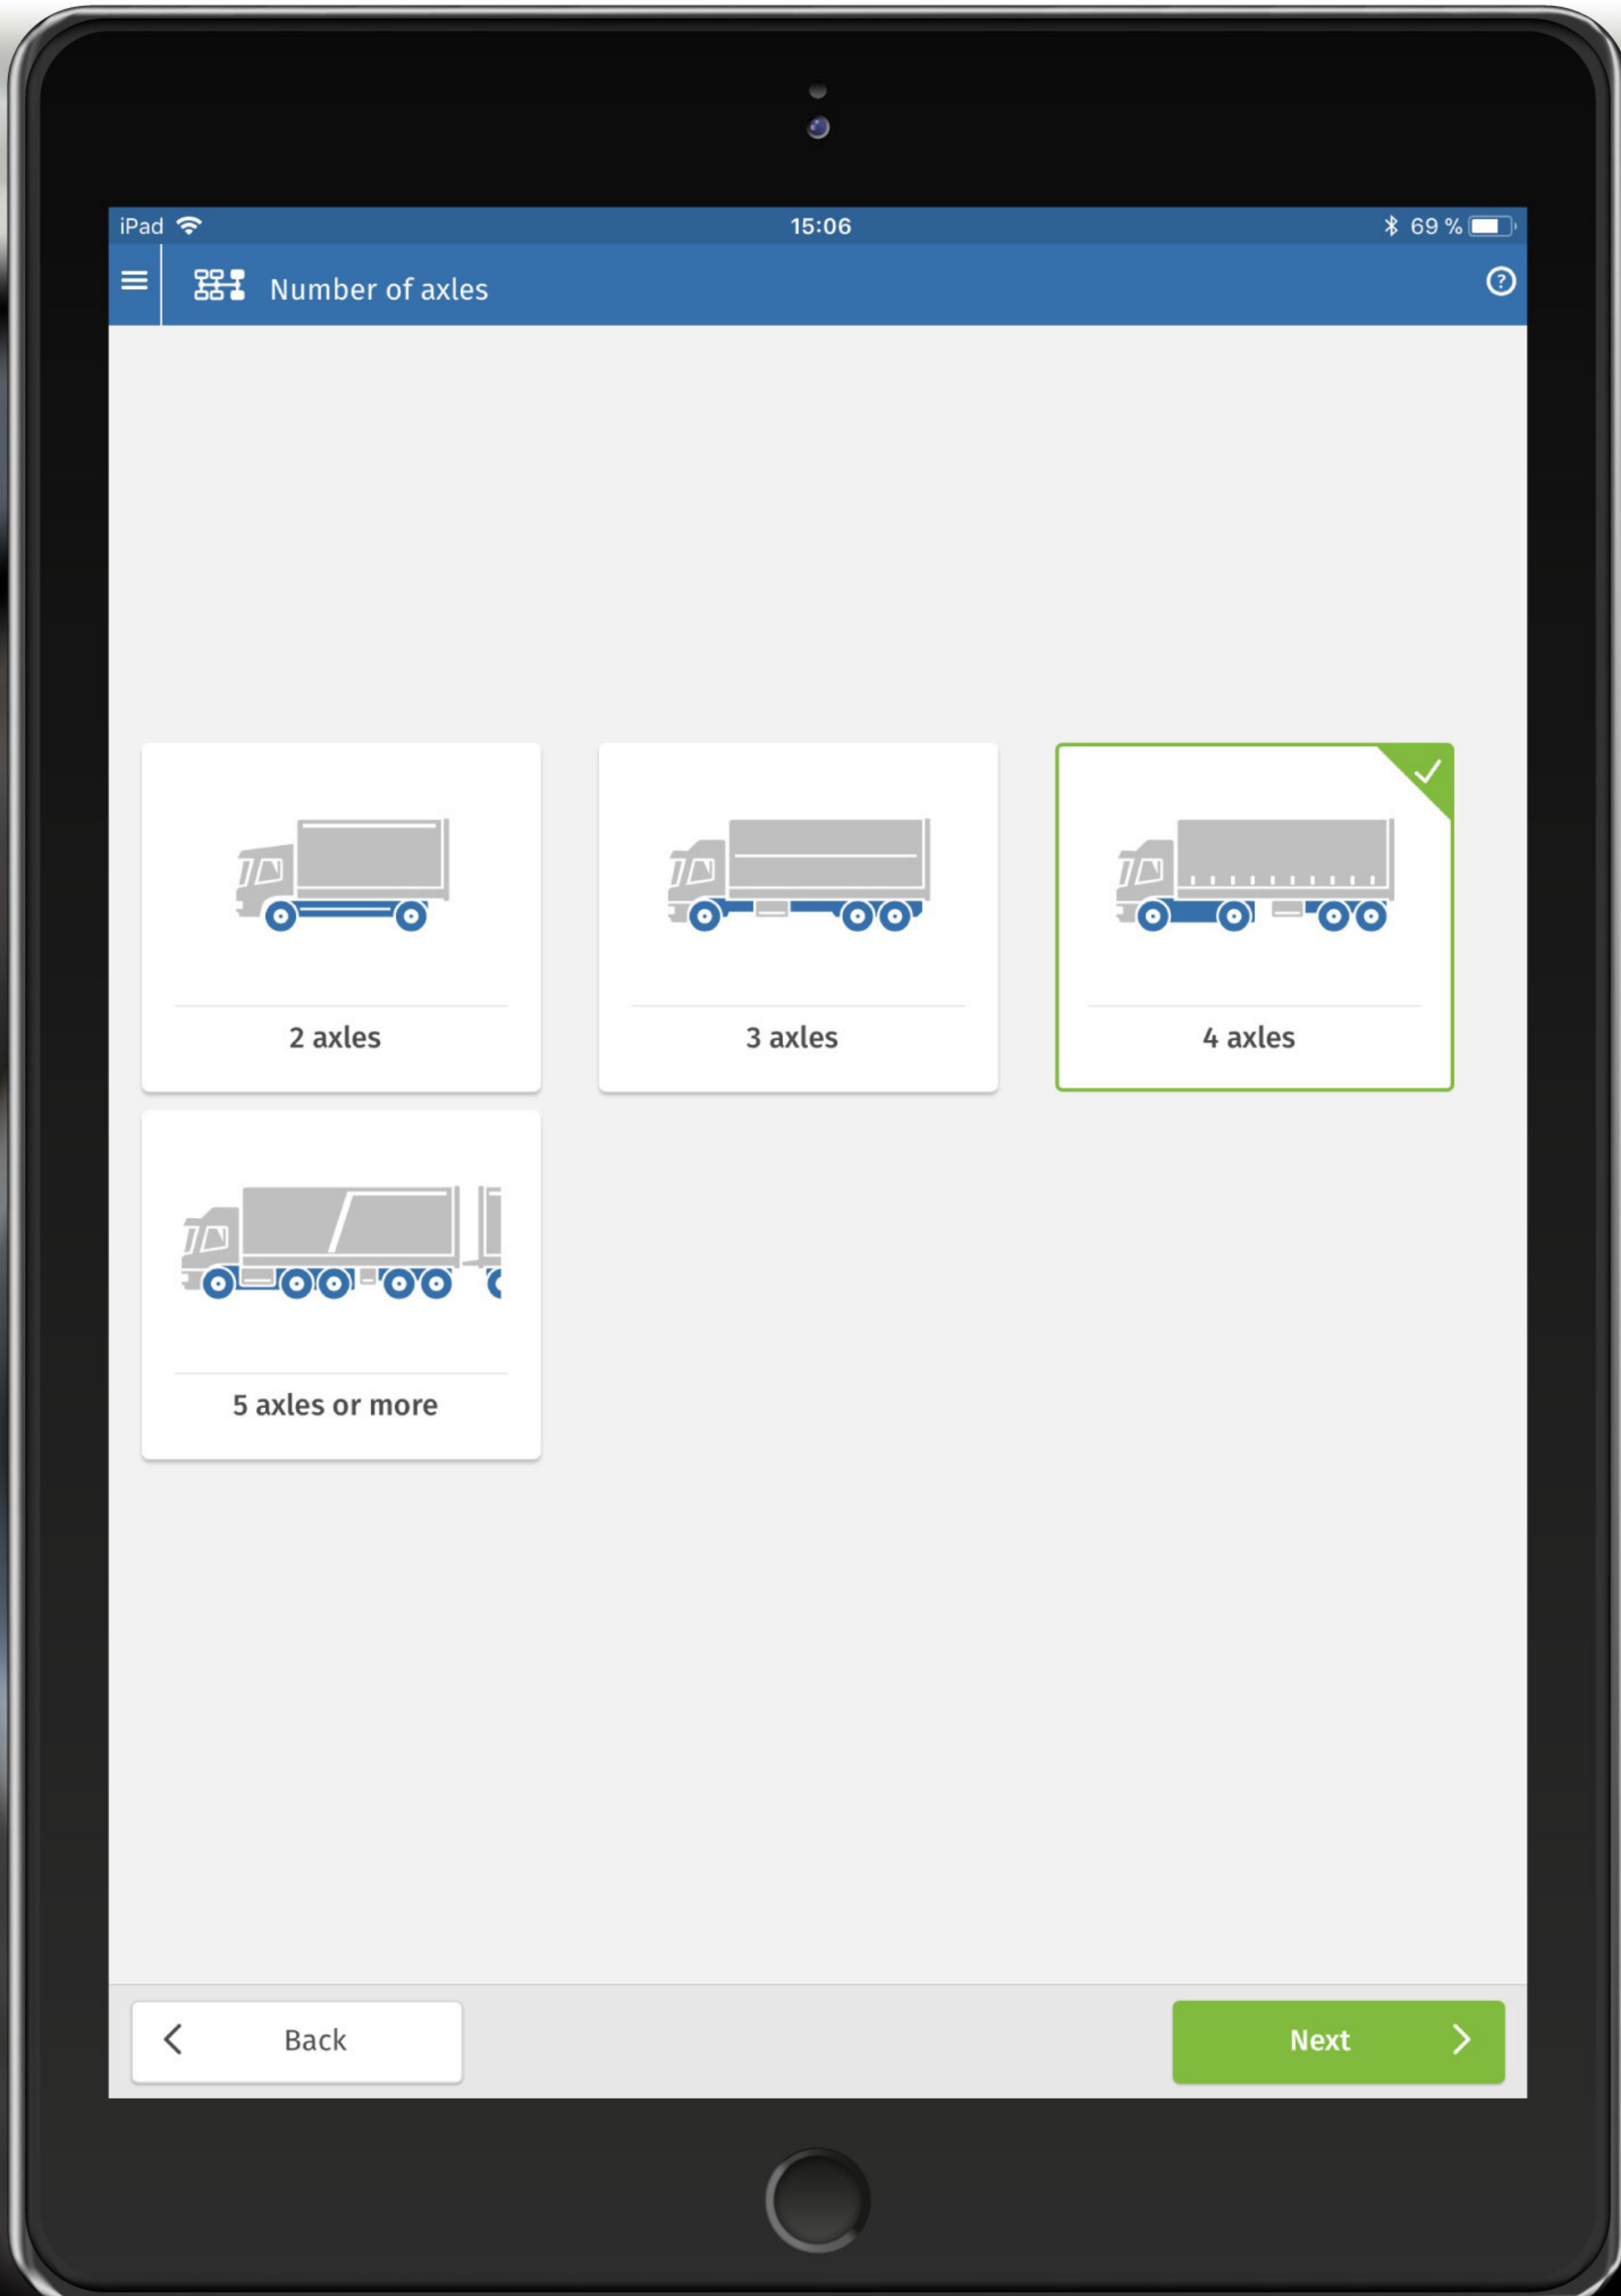

FROM ANYWHERE
AND AT ANY TIME

EASILY SELECT

VEHICLE DETAILS

TOLL LOG-ON

INDIVIDUAL AND

UP-TO-DATE ROUTE PLANNING

SIMPLE AND INTUITIVE USER INTERFACE

DIGITAL RECEIPTS ARE