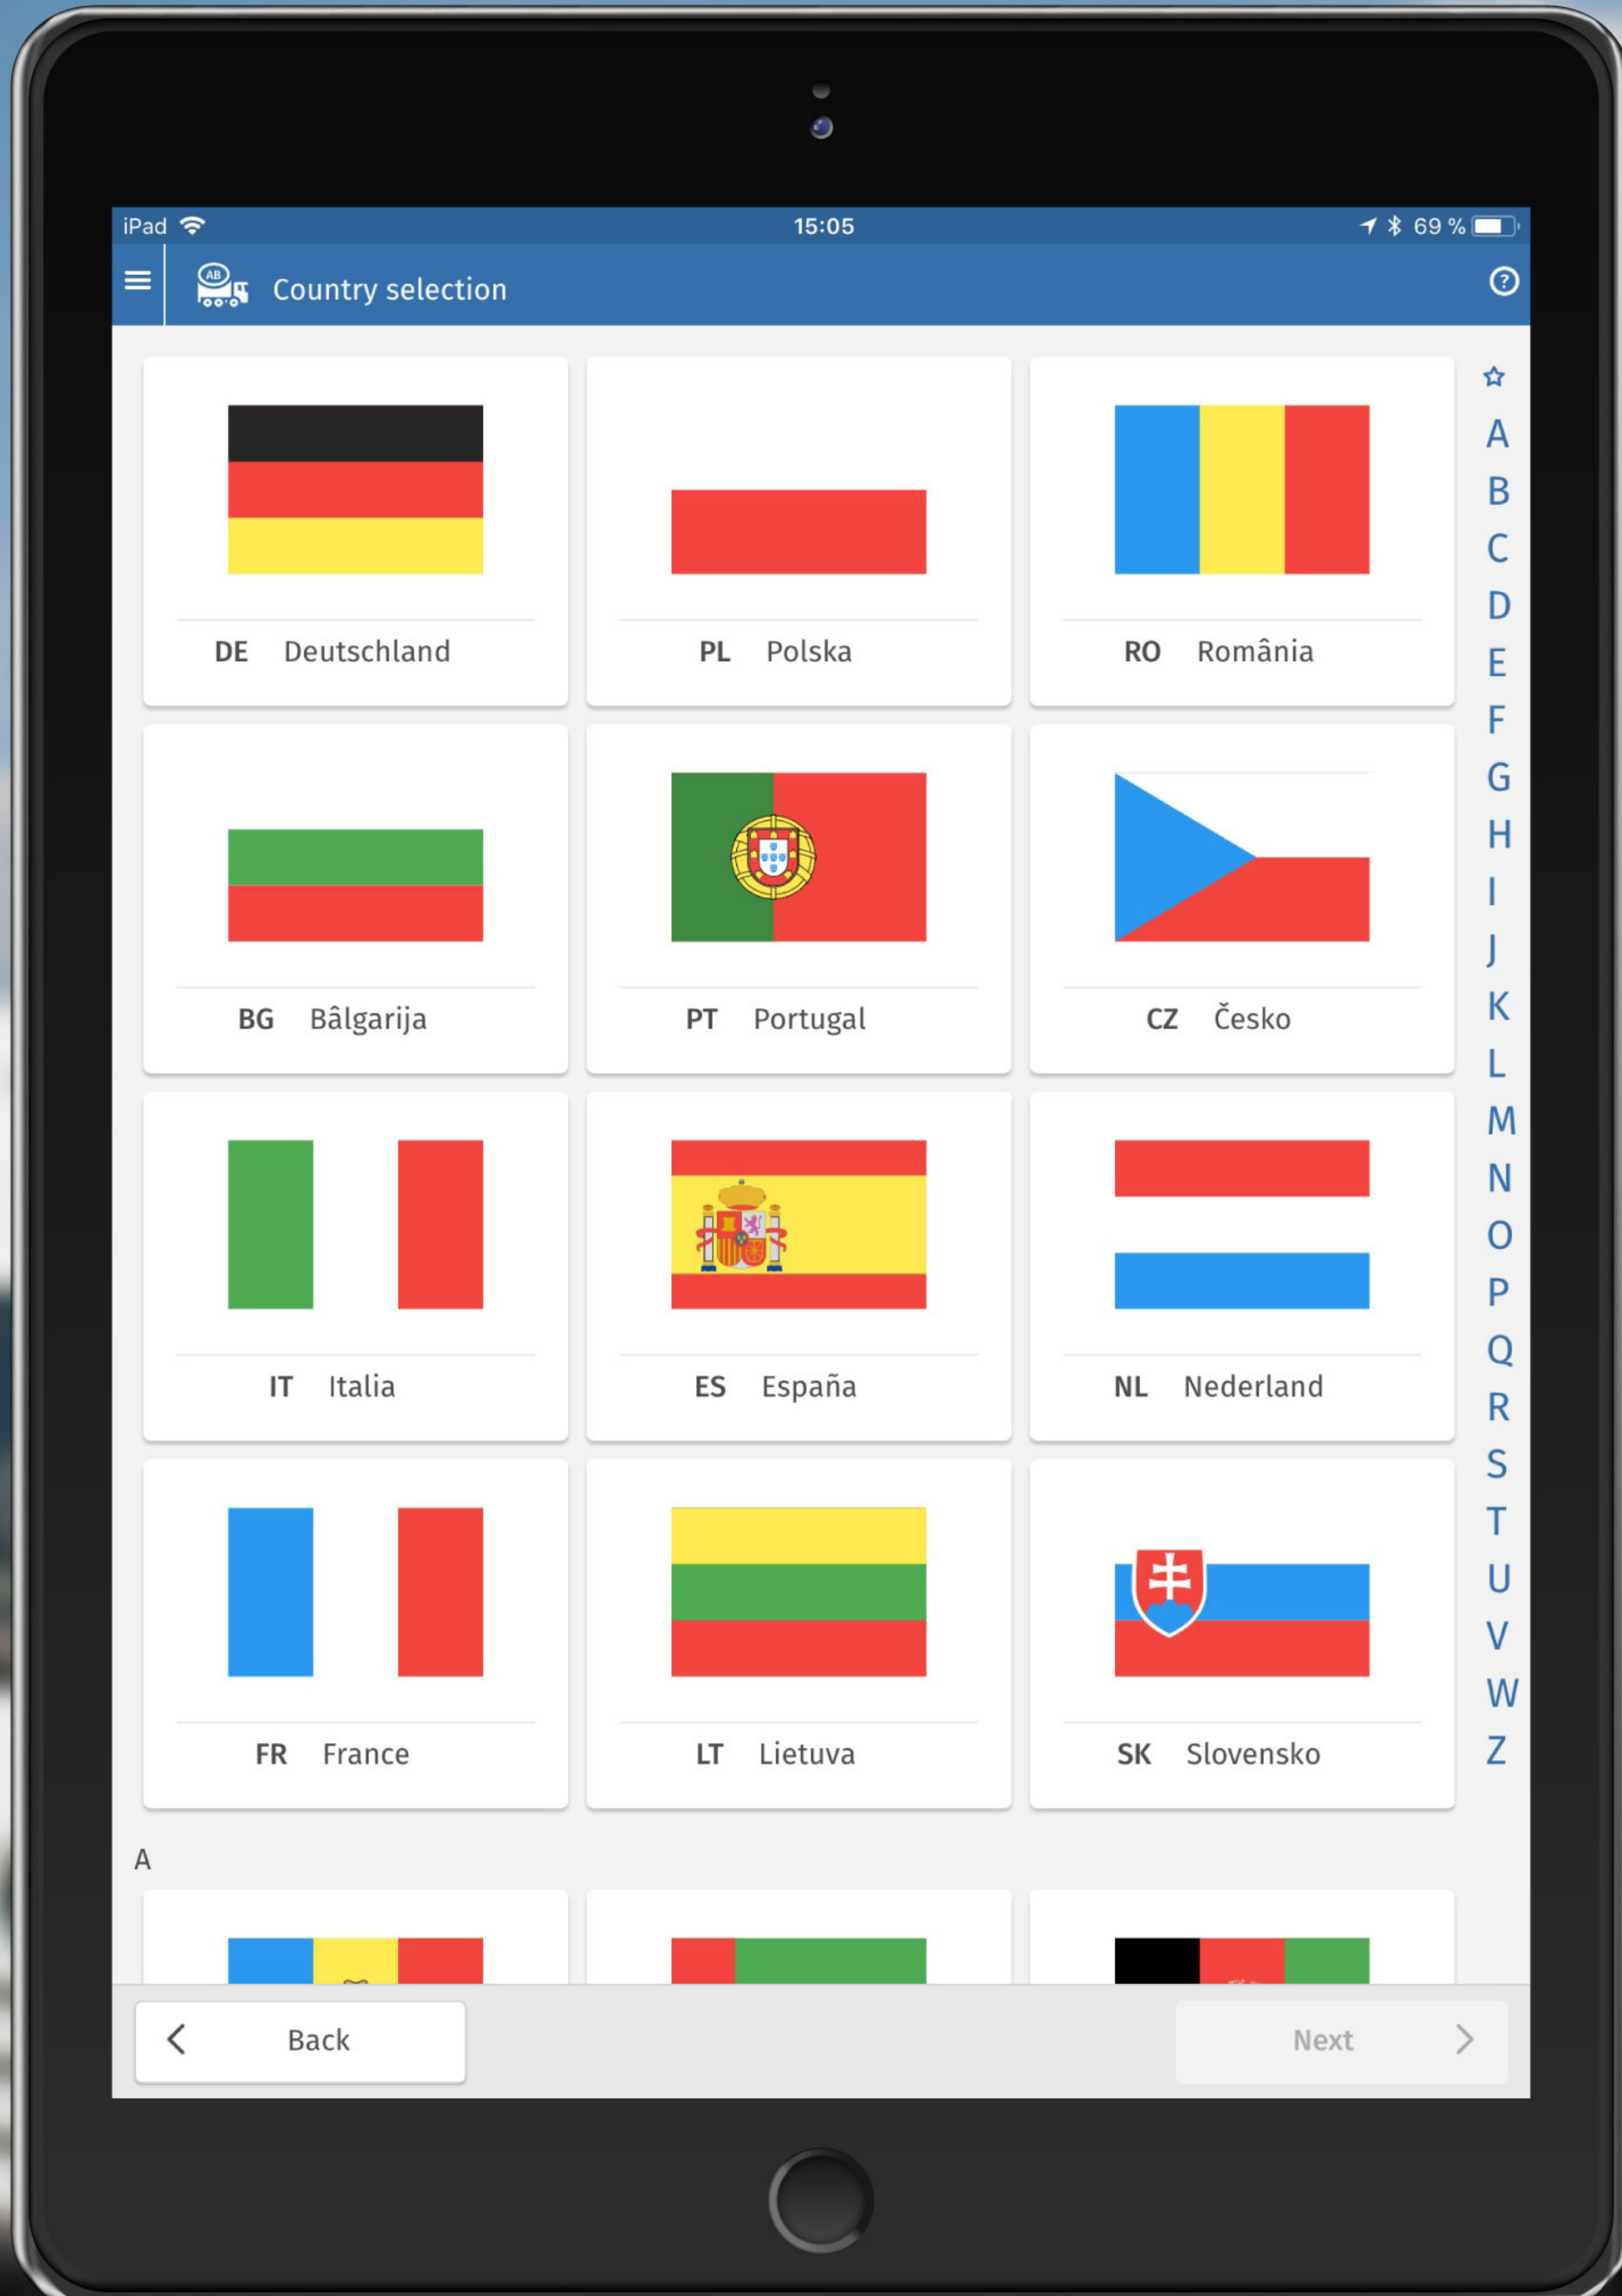

FROM ANYWHERE
AND AT ANY TIME

EASILY SELECT

VEHICLE DETAILS

TOLL LOG-ON

INDIVIDUAL AND

UP-TO-DATE ROUTE PLANNING

SIMPLE AND INTUITIVE USER INTERFACE

DIGITAL RECEIPTS ARE